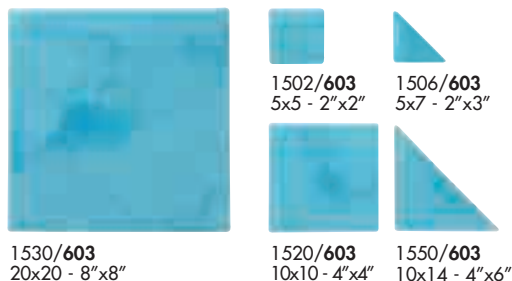

603 TURCHESE