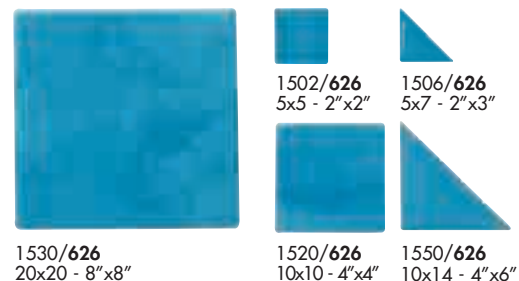

626 CELESTE