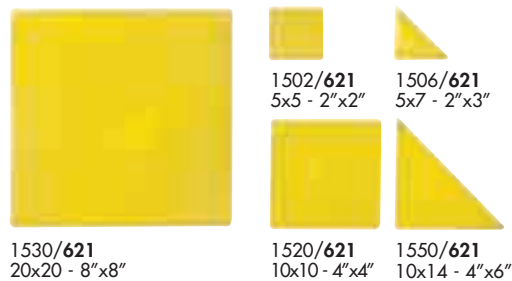

1506/632
5x7 - 2"x3"

1520/632
10x10 - 4"x4"

1550/632
10x14 - 4"x6"

633 CACAO

1530/633
20x20 - 8"x8"

1502/633
5x5 - 2"x2"

1506/633
5x7 - 2"x3"

1520/633
10x10 - 4"x4"

1550/633
10x14 - 4"x6"

ONDE MARINE

COLORI

624 PISTACCHIO

625 VERDE PRATO

621 LIMONE

630 LILLA

600 VERDE ACQUA