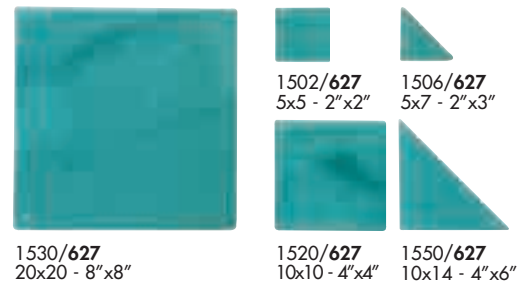

ONDE MARINE

COLORI

624 PISTACCHIO

625 VERDE PRATO

621 LIMONE

630 LILLA

600 VERDE ACQUA

627 CIADA

603 TURCHESE

626 CELESTE