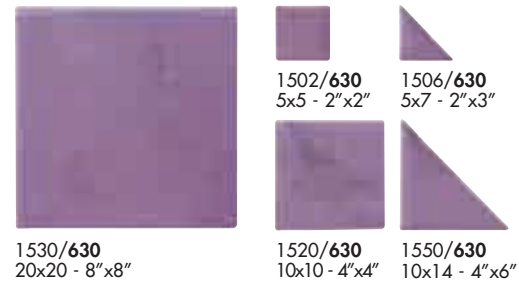

1506/632
5x7 - 2"x3"

1520/632
10x10 - 4"x4"

1550/632
10x14 - 4"x6"

633 CACAO

1530/633
20x20 - 8"x8"

1502/633
5x5 - 2"x2"

1506/633
5x7 - 2"x3"

1520/633
10x10 - 4"x4"

1550/633
10x14 - 4"x6"

ONDE MARINE

COLORI

624 PISTACCHIO

625 VERDE PRATO

621 LIMONE

630 LILLA

600 VERDE ACQUA