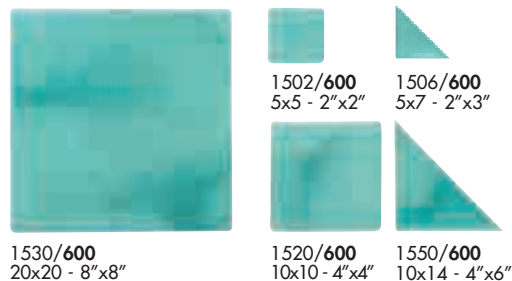

1506/632
5x7 - 2"x3"

1520/632
10x10 - 4"x4"

1550/632
10x14 - 4"x6"

633 CACAO

1530/633
20x20 - 8"x8"

1502/633
5x5 - 2"x2"

1506/633
5x7 - 2"x3"

1520/633
10x10 - 4"x4"

1550/633
10x14 - 4"x6"

ONDE MARINE

COLORI

624 PISTACCHIO

625 VERDE PRATO

621 LIMONE

630 LILLA

600 VERDE ACQUA