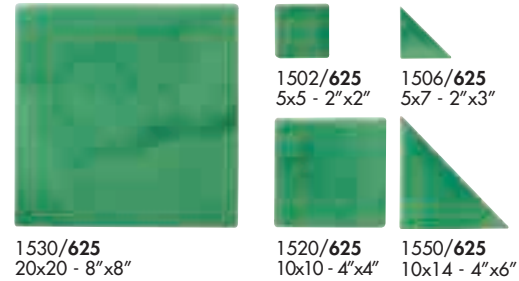

1506/632
5x7 - 2"x3"

1520/632
10x10 - 4"x4"

1550/632
10x14 - 4"x6"

633 CACAO

1530/633
20x20 - 8"x8"

1502/633
5x5 - 2"x2"

1506/633
5x7 - 2"x3"

1520/633
10x10 - 4"x4"

1550/633
10x14 - 4"x6"

ONDE MARINE

COLORI

624 PISTACCHIO

625 VERDE PRATO

621 LIMONE

630 LILLA

600 VERDE ACQUA